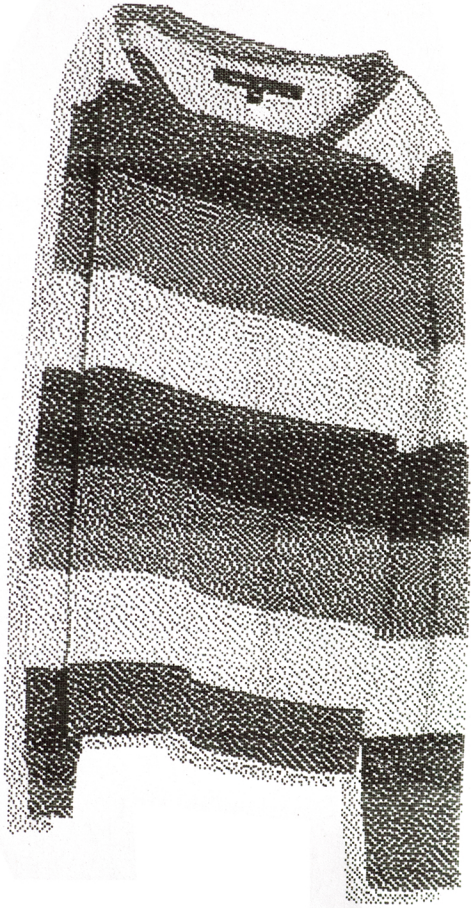

# Esmeralda Serviced Department

ESD logo

Marlboro work coat

wool rich orange trousers

rugger shirt yellow green

wool rich orange trousers

Light blue stripes tee

Red White Game Shirts

Colorful Cowichan Sweater by ZUCCA

Multi Blue Green Knit

the snow fleece

Blue nordic sweater

marc jacobs long tee

New York Yankees tee

vintage high neck jumper

Fukuzo Blue Stripe Tee